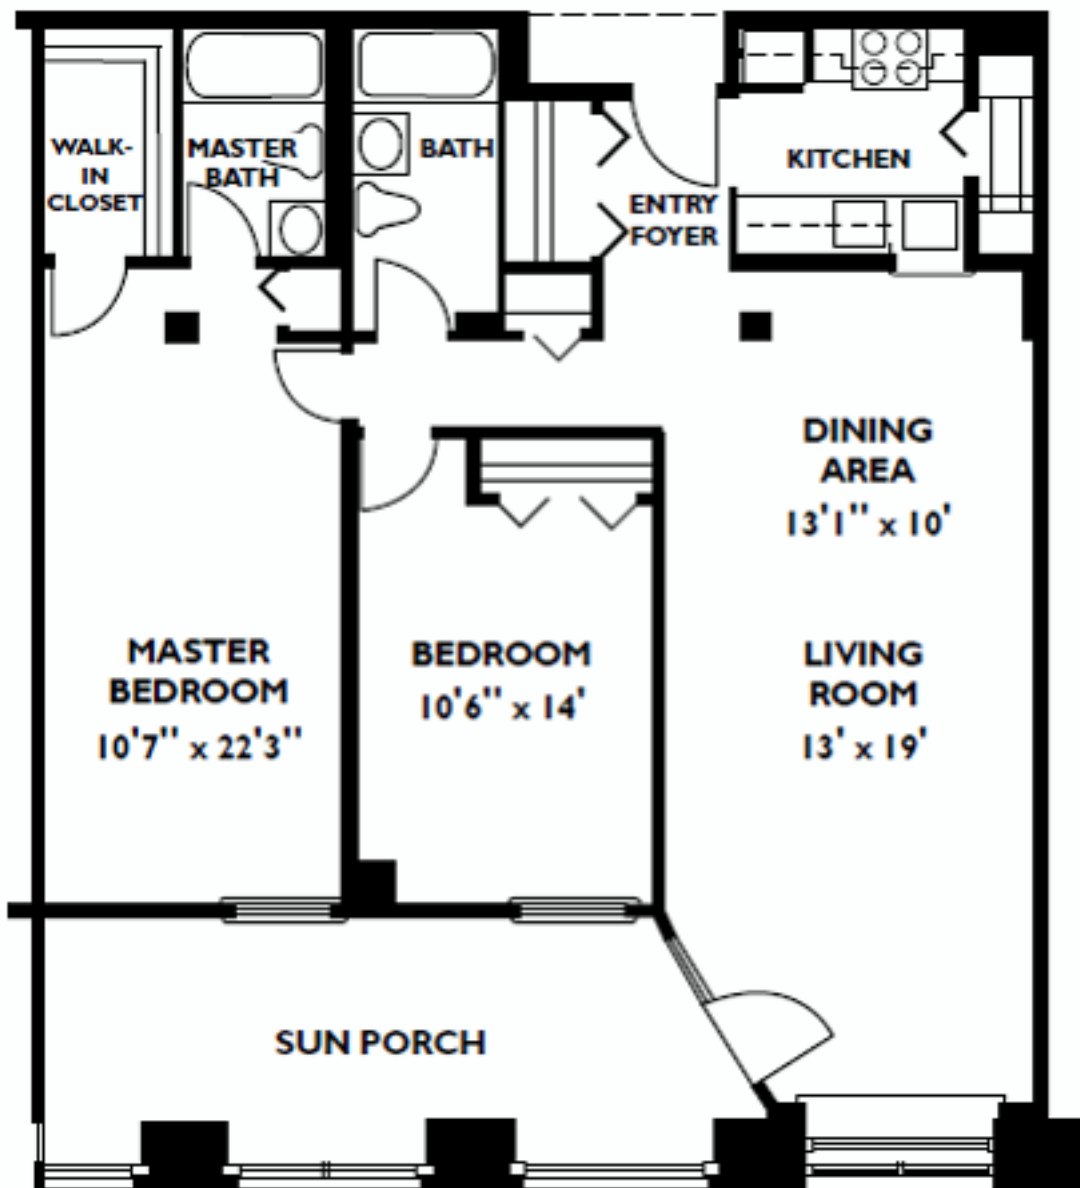

CLOCKTOWER PLACE

APARTMENTS

Phone: 603.880.3961

Mill #7, Two Bedroom Riverside

1294 sq. ft.

* Exact Measurements may slightly vary