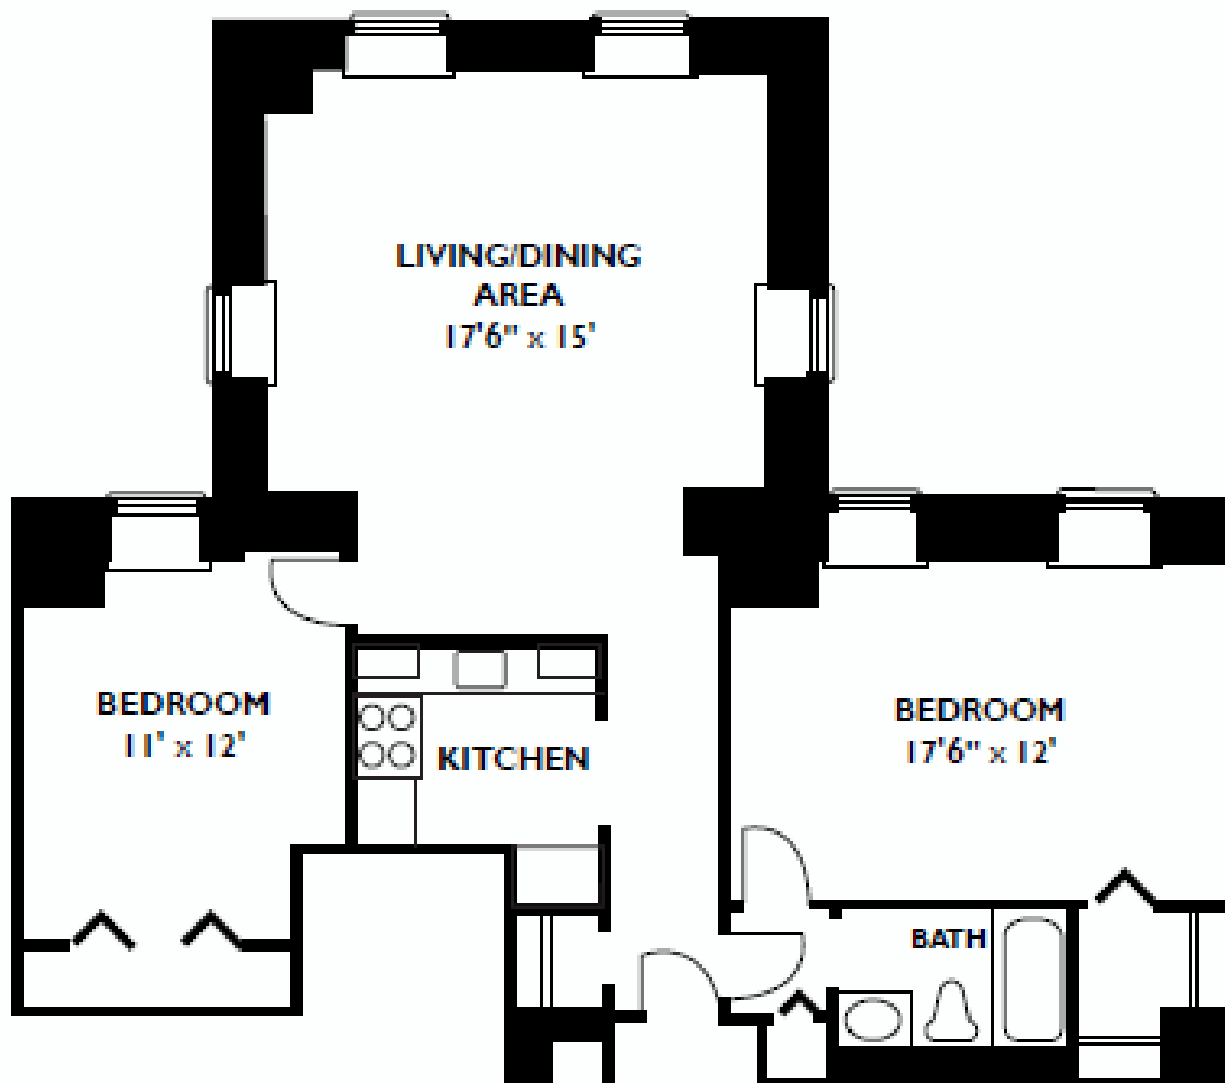

CLOCKTOWER PLACE

APARTMENTS

Phone: 603.880.3961

Mill #4, Two Bedroom Bay

970 sq. ft.

* Exact Measurements may slightly vary