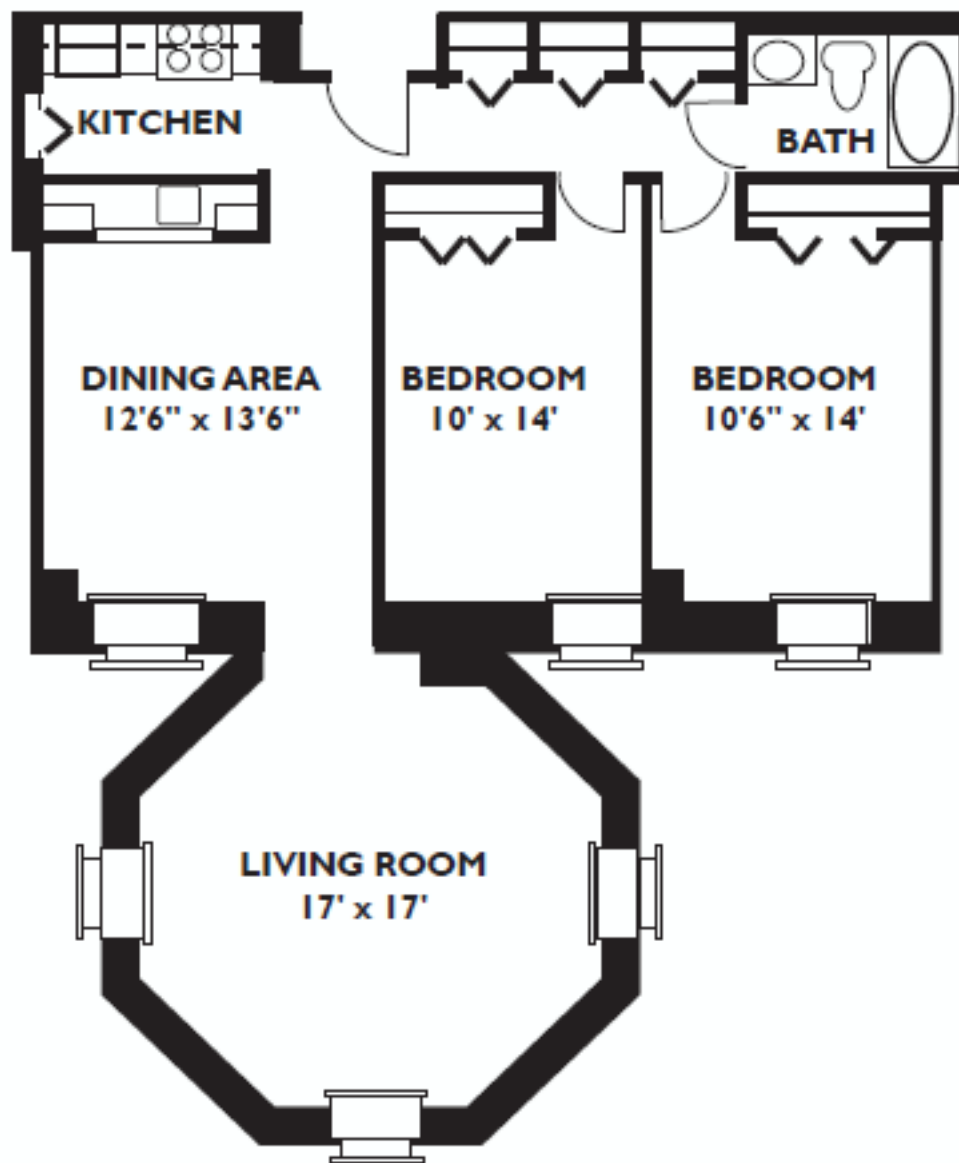

CLOCKTOWER PLACE

APARTMENTS

Phone: 603.880.3961

Mill #3, Two Bedroom Turret

1048 sq. ft.

* Exact Measurements may slightly vary

A WINGATE COMMUNITY

www.WingateApartmentHomes.com