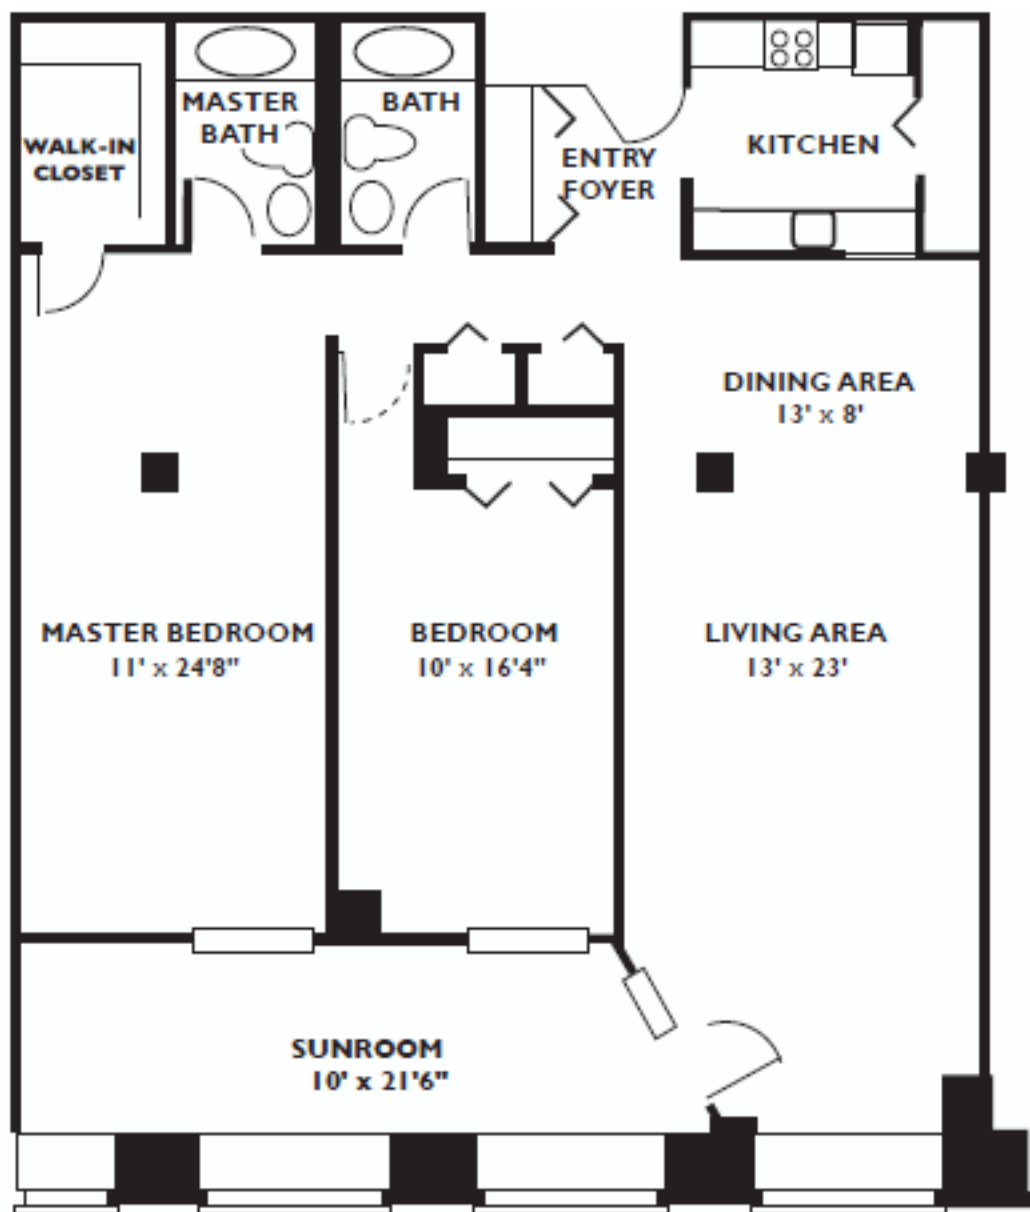

CLOCKTOWER PLACE

APARTMENTS

Phone: 603.880.3961

Mill #7, Two Bedroom Cityside

1397 sq. ft.

* Exact Measurements may slightly vary