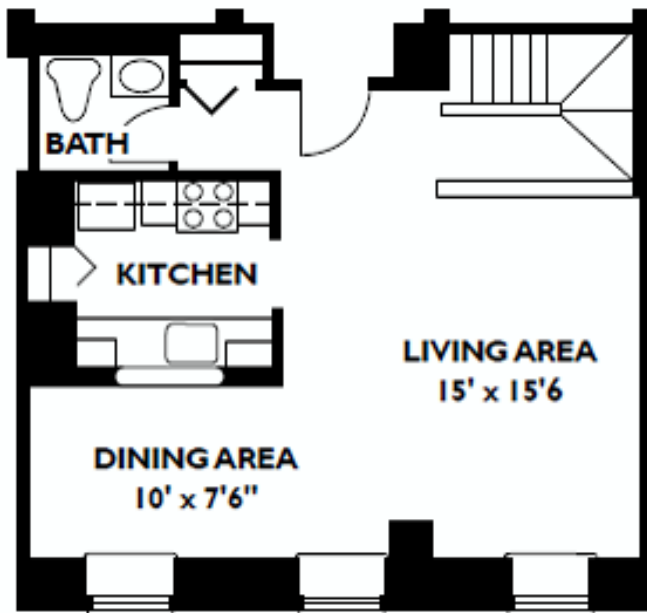

CLOCKTOWER PLACE

APARTMENTS

Phone: 603.880.3961

Mill #4, Two Bedroom Townhouse

1074 - 1090 sq. ft.

Living Level

Sleeping Level

* Exact Measurements may slightly vary