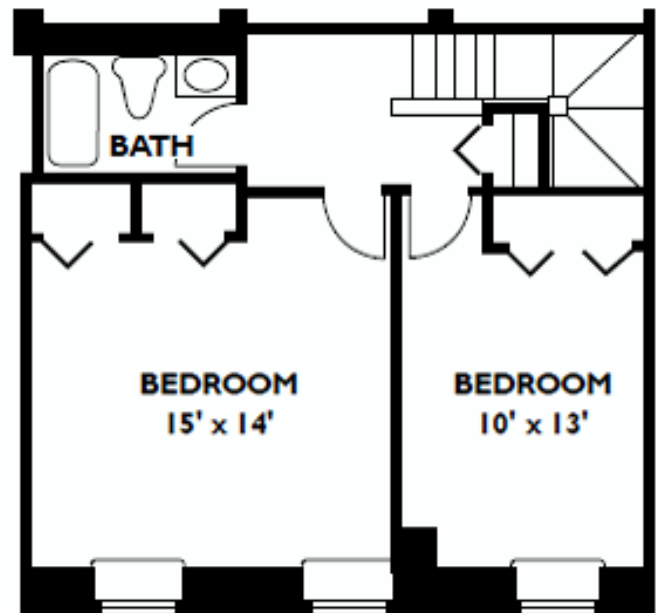

CLOCKTOWER PLACE

APARTMENTS

Phone: 603.880.3961

Mill #4, Two Bedroom Townhouse

1074 - 1090 sq. ft.

Living Level

Sleeping Level

* Exact Measurements may slightly vary