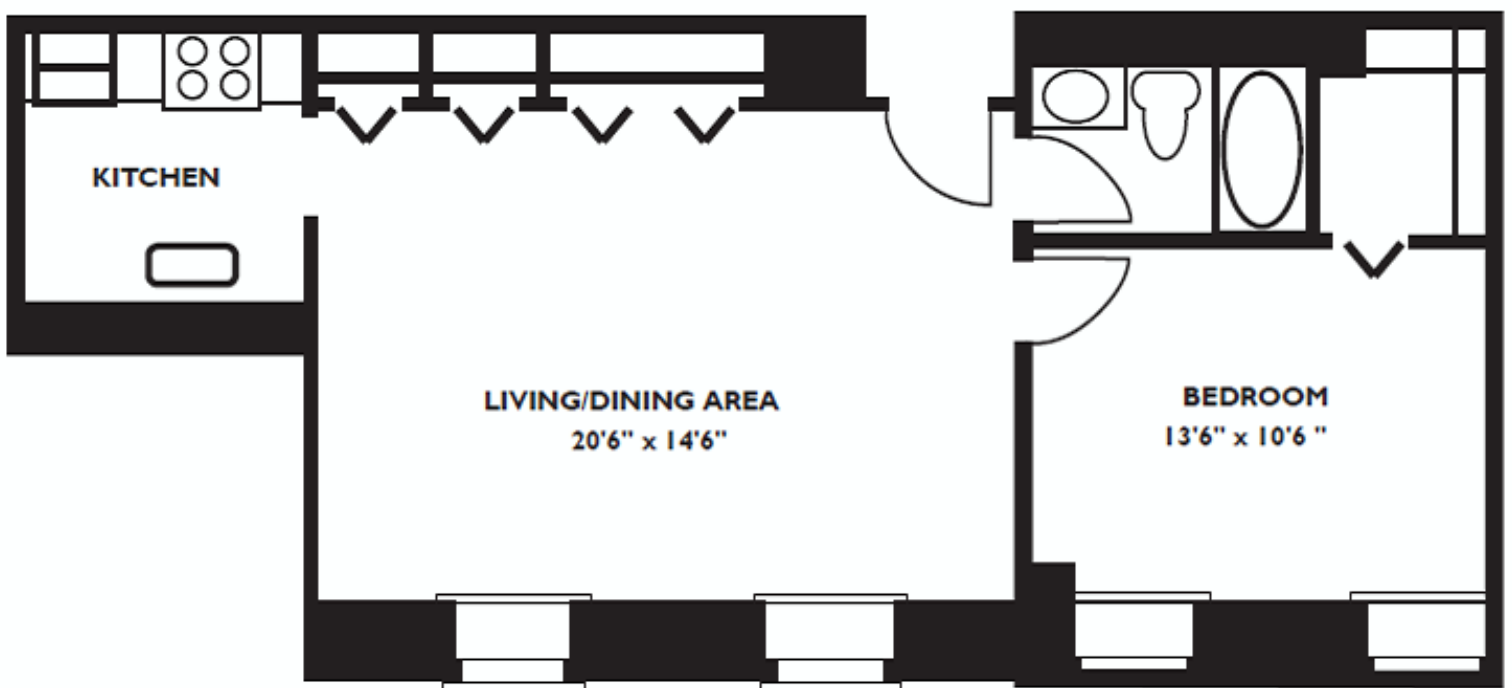

CLOCKTOWER PLACE

APARTMENTS

Phone: 603.880.3961

Mill #4, One Bedroom

560 - 750 sq. ft.

* Exact Measurements may slightly vary