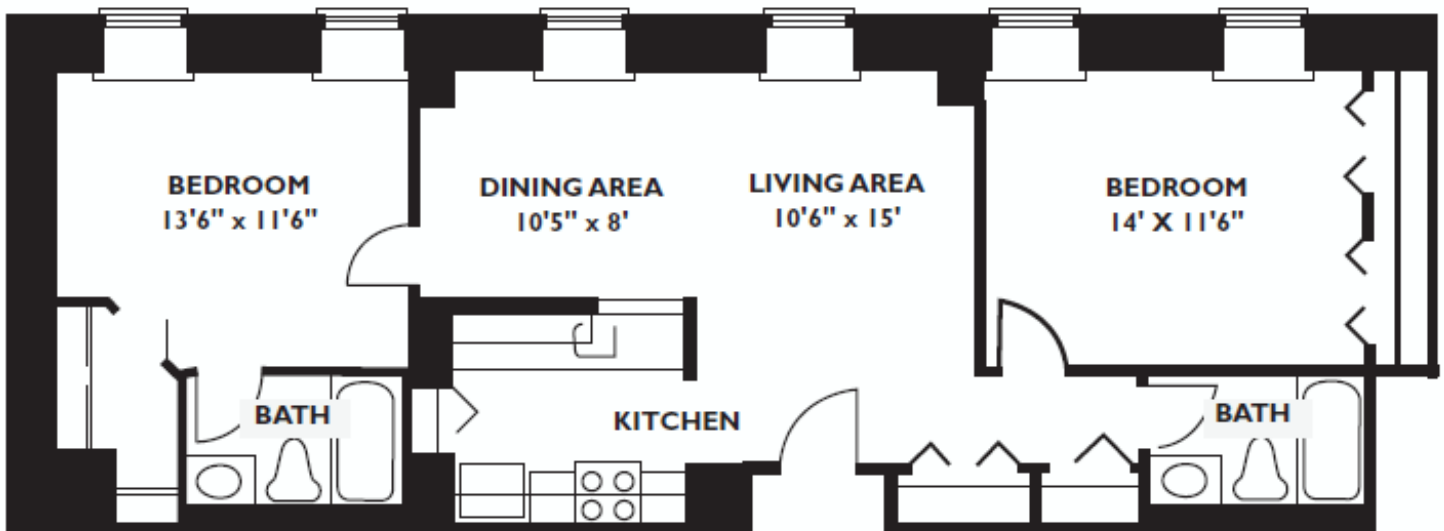

CLOCKTOWER PLACE

APARTMENTS

Phone: 603.880.3961

Mill #3 & 4, Two Bedroom

800 - 890 sq. ft.

* Exact Measurements may slightly vary