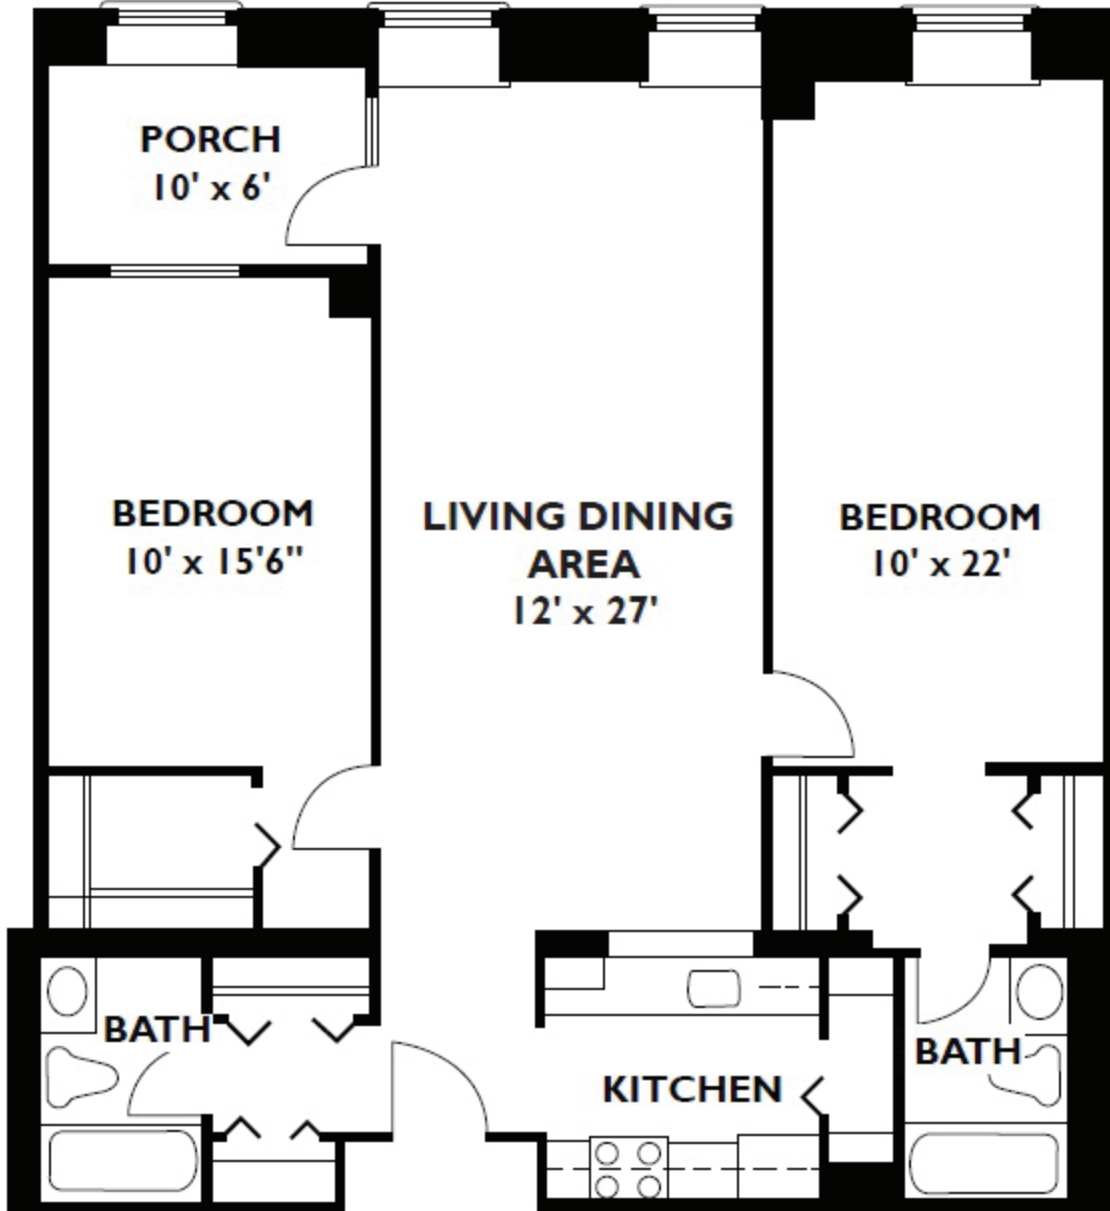

CLOCKTOWER PLACE

APARTMENTS

Phone: 603.880.3961

Mill #2, Two Bedroom, Riverside
1176 Sq. Ft.

* Exact Measurements may slightly vary

A WINGATE COMMUNITY

www.WingateApartmentHomes.com