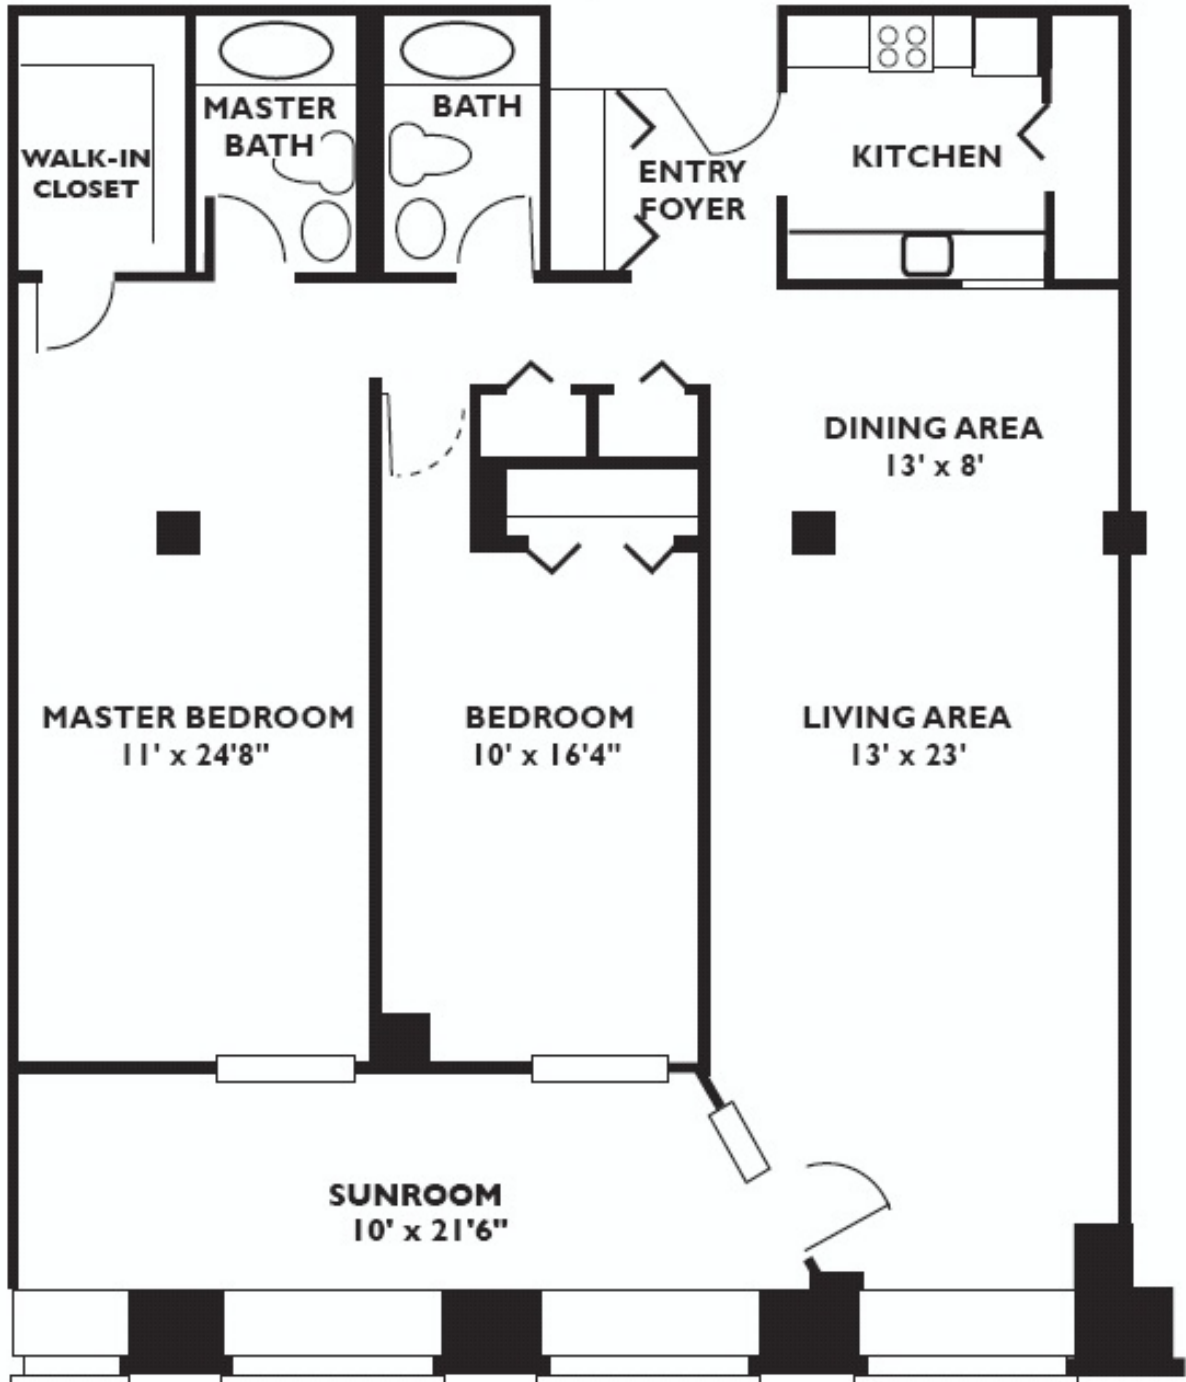

CLOCKTOWER PLACE

APARTMENTS

Phone: 603.880.3961

Mill #2, Two Bedroom Cityside

1013 sq. ft.

* Exact Measurements may slightly vary