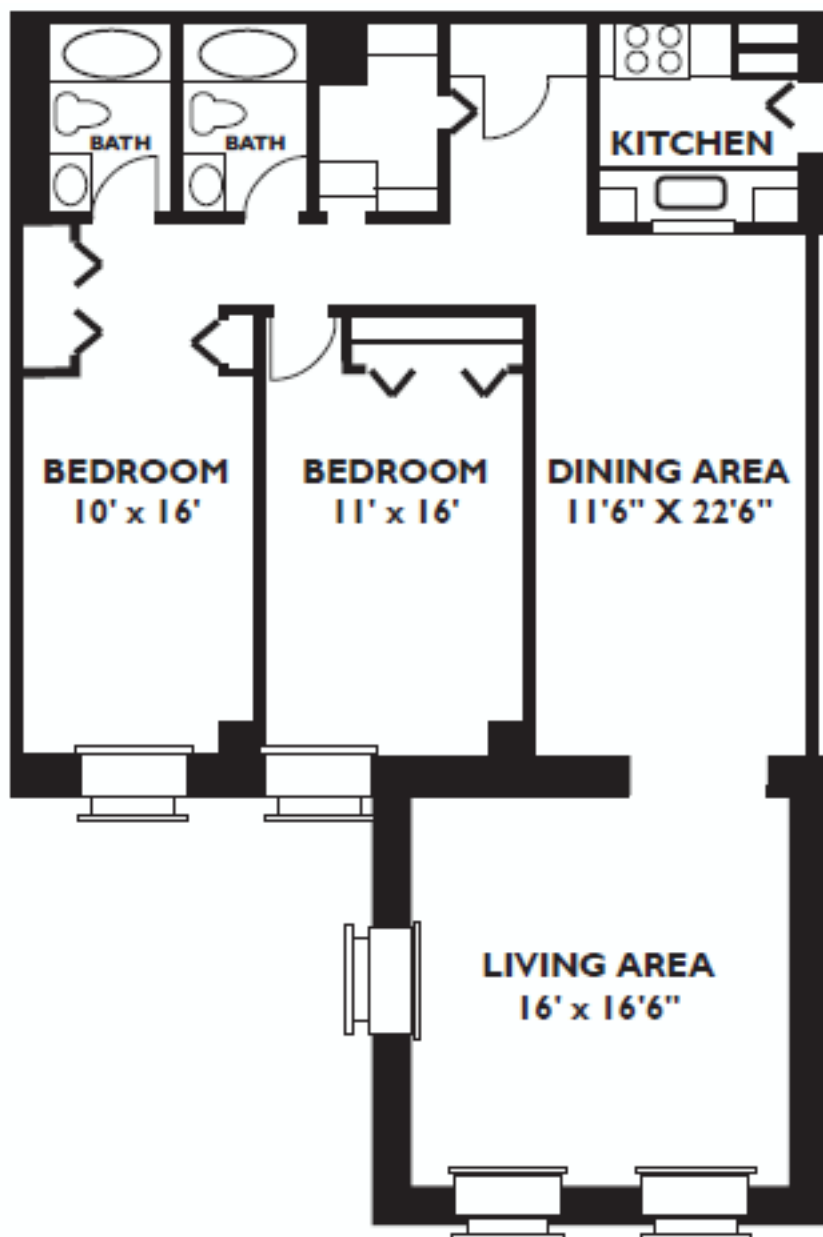

CLOCKTOWER PLACE

APARTMENTS

Phone: 603.880.3961

Mill #2, Two Bedroom Bay

1300 sq. ft.

* Exact Measurements may slightly vary