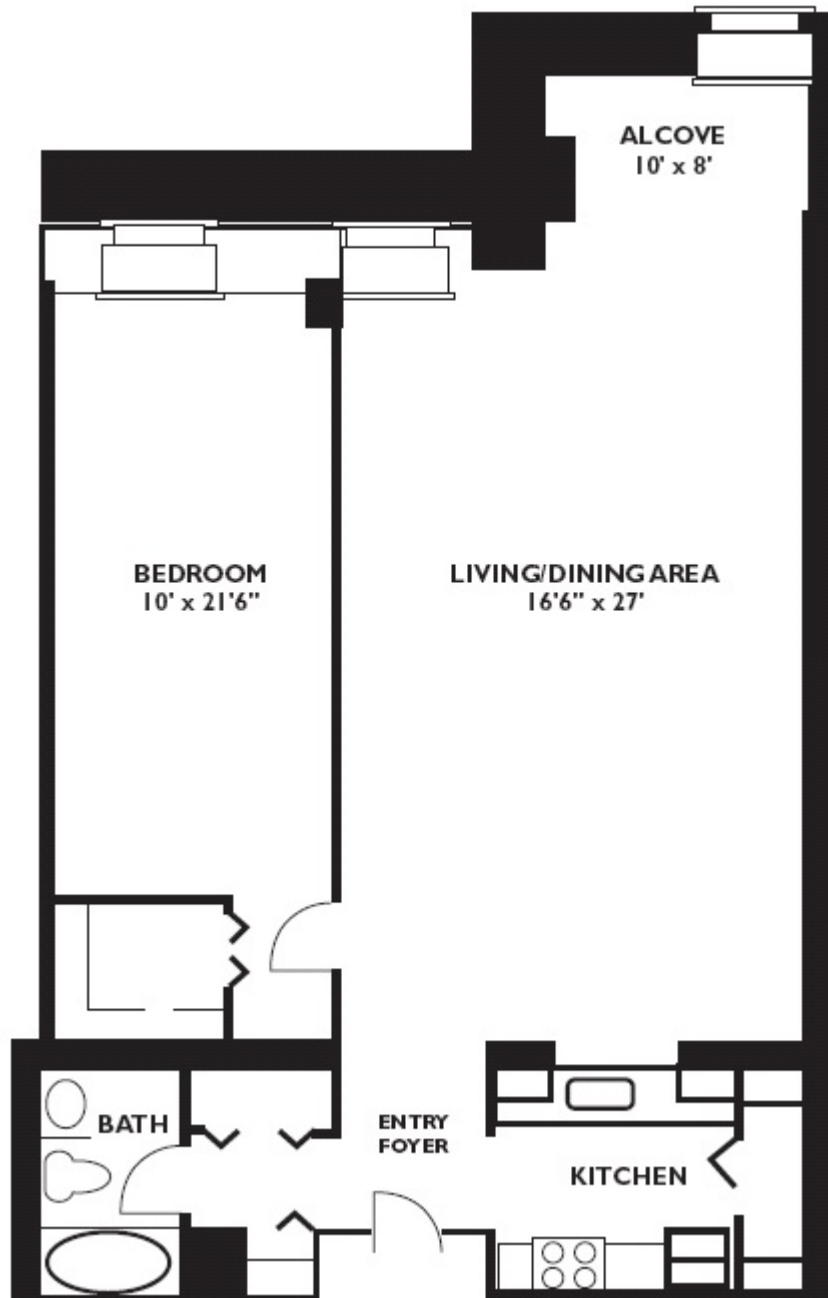

CLOCKTOWER PLACE

APARTMENTS

Phone: 603.880.3961

Mill #2, One Bedroom

904-1083 Sq. Ft.

\* Exact Measurements may slightly vary

A WINGATE COMMUNITY

[www.WingateApartmentHomes.com](http://www.WingateApartmentHomes.com)